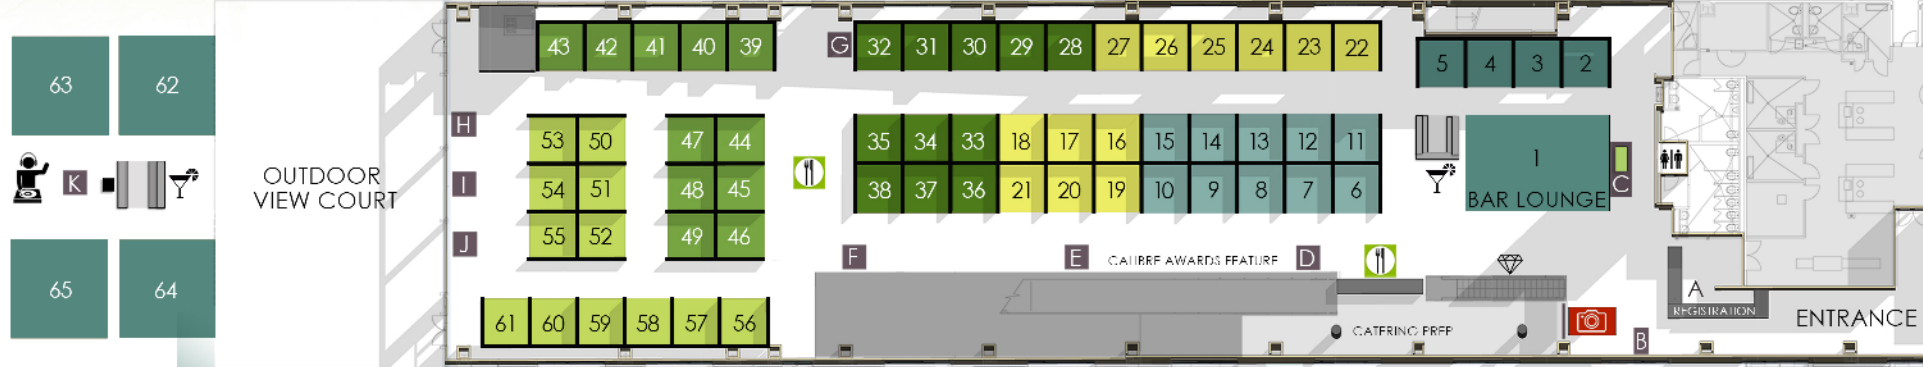

SAN DIEGO NEOCONNECT

LEGEND

- Red Carpet Photo
- Restrooms
- Food Station
- Bar
- DJ
- Projector | DIAMOND SPONSOR
- Remove Pipe/Drape
- Electrical
- Table
- Best of NeoConnect

39	TBD	28	TBD	6	TBD
40	TBD	29	TBD	7	TBD
41	TBD	30	TBD	8	TBD
42	TBD	31	TBD	9	TBD
43	TBD	32	TBD	10	TBD
44	TBD	33	TBD	11	TBD
45	TBD	34	TBD	12	TBD
46	TBD	35	TBD	13	TBD
47	TBD	36	TBD	14	TBD
48	TBD	37	TBD	15	TBD
49	TBD	38	TBD		