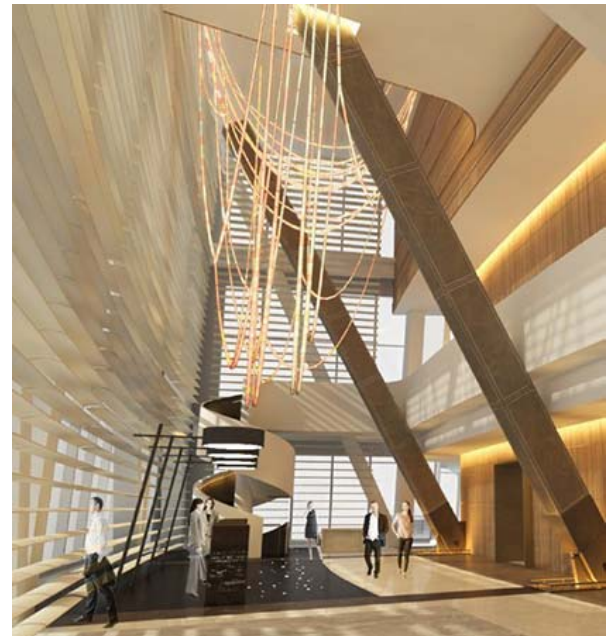

TICKETS

IIDA Members: $20 ($25 at the door)
Non-Members: $45 ($50 at the door)
Students: $5

PARKING

Convenient to 7th Street / Metro Center Station. On your own, valet and self-parking available at the Wilshire Grand Center.

2017 CHAPTER SPONSORS

PATRON **BENTLEY** Mohawk Group

DONOR Herman Miller **Interface**

FRIEND Allsteel arcodia | Encore CROSSVILLE, ELEVATE YOUR SPACE EFI PROJECT MANAGEMENT Emser Tile

Garrett HAWORTH Knoll Metropolitan West Milliken OFS BRANDS

PINNACLE PIVOT Construction Solutions PlanNet Steelcase tangram

DESIGN PARTNER AECOM Gensler HOK | WOLCOTTY ARCHITECTURE | INTERIORS