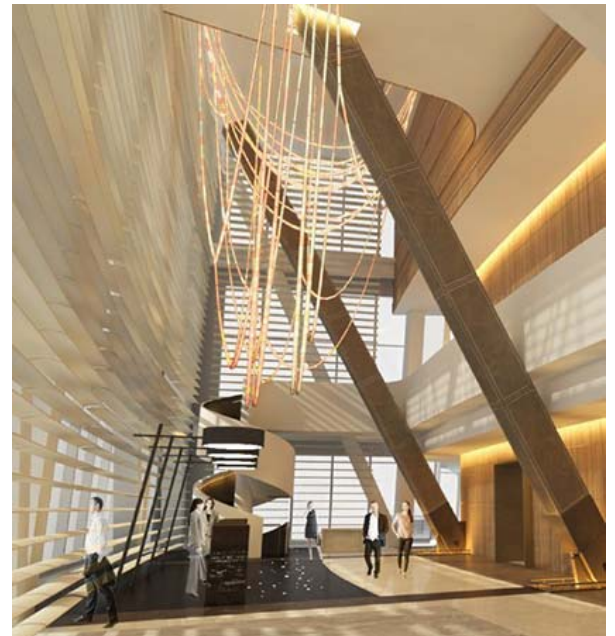

PARKING

Convenient to 7th Street / Metro Center Station. On your own, valet and self-parking available at the Wilshire Grand Center.

2017 CHAPTER SPONSORS

PATRON **BENTLEY** Mohawk Group

DONOR **HermanMiller** **Interface**

FRIEND **Allsteel** **arcodia** **Encore** **CROSSVILLE** **EFI** **Emser Tile**

Garrett **HAWORTH** **Knoll** **Metropolitan West** **Milliken** **OFS BRANDS**

Pinnacle **PIVOT Construction Solutions** **PlanNet** **Steelcase** **tangram**

DESIGN PARTNER **AECOM** **Gensler** **HPK** **WOLCOTT** ARCHITECTURE | INTERIORS