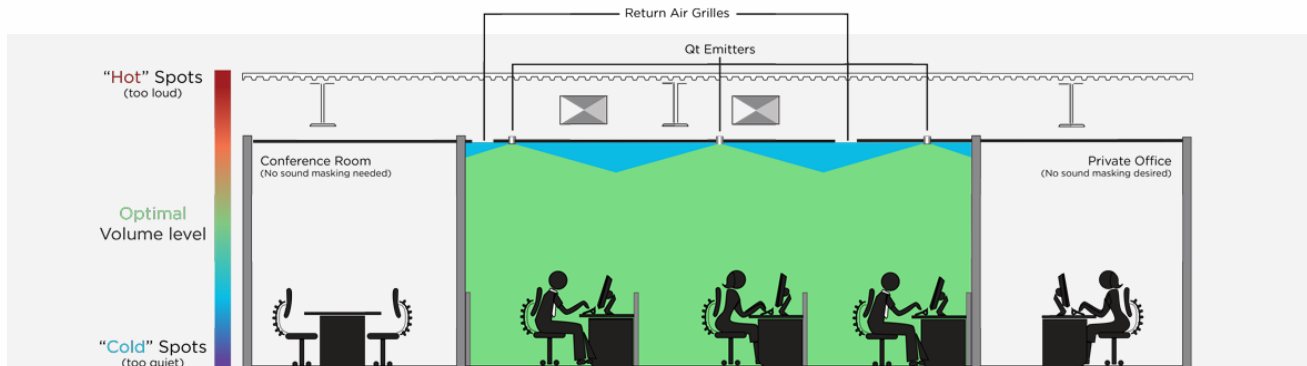

SAN DIEGO MONTHLY MEETING

March 5th, 2015 5:30pm-8pm

MakerPlace | 1022 W. Morena Blvd, Suite H, San Diego 92110

Sponsored by B+C Furniture Solutions and Cambridge Sounds Management

CEU: Speech Privacy & Sound Masking in Modern Architecture: Recent research has found the current work environments are fulfilling the needs for collaboration & communication, but are doing a poor job of providing an acoustical environment free from distractions & conducive for productivity & speech privacy. Come learn about sound masking technologies, how it functions, and what it is able to do for your clients' spaces.