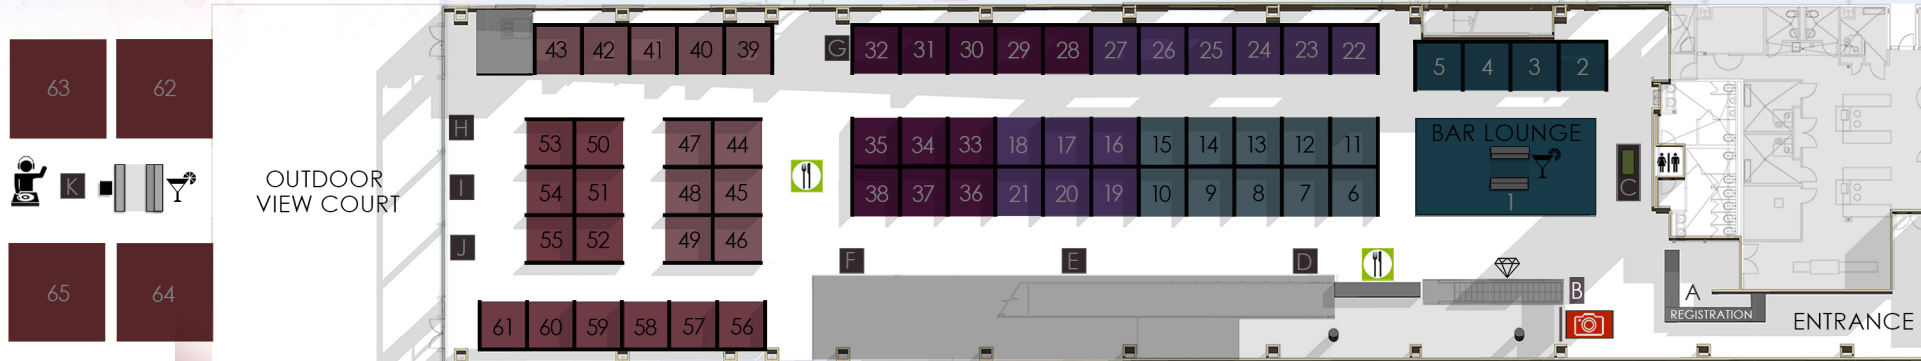

SAN DIEGO NEOCONNECT

- 39 Haworth
- 40 Innovative Office Products
- 41 Rodenbeck
- 42 Rodenbeck
- 43 Milliken
- 44 Integra Seating
- 45 Shaw Contract
- 46 Shaw Contract
- 47 Lonseal
- 48 Lonseal
- 49 Arborite

- 28 Sherwin Williams
- 29 VIA Seating
- 30 Crossville
- 31 Crossville
- 32 MDC Wallcovering
- 33 SDLA
- 34 Patcraft
- 35 Mannington | Momentum
- 36 Think Office Interiors
- 37 USG
- 38 Rouillard
- 39 Mannington | Momentum
- 40 Think Office Interiors

- 6 bkm | Coalesse
- 7 DesignTex | Steelcase
- 8 GC Thomas
- 9 GC Thomas
- 10 Stone Source
- 11 Stone Source
- 12 bkm | Coalesse
- 13 DesignTex | Steelcase
- 14 Armstrong Flooring
- 15 Armstrong Flooring
- 16 Davis Furniture
- 17 Knoll Office, Studio & Textiles
- 18 FilzFelt | Spinneybeck

LEGEND

- Red Carpet Photo
- Restrooms
- Food Station
- Bar
- DJ
- Projector | DIAMOND SPONSOR

BOOTHS & VIGNETTES SOLD OUT - DRINK & FOOD SPONSORSHIPS STILL AVAILABLE

BOOTHS & VIGNETTES SOLD OUT - DRINK & FOOD SPONSORSHIPS STILL AVAILABLE

OTHER SPONSORS

DIAMOND | LIVE POLL
Caesarstone

SAPPHIRE | DJ BOOTH
carrier johnson
+ CULTURE

COPPER | DRINK
OCS Lighting
SitOnIt
Moz Designs
AVAILABLE

BRONZE | FOOD
AVAILABLE
AVAILABLE
AVAILABLE
AVAILABLE

- 62 OFS Brands
- 63 Tandus-Centiva | Tarkett
- 64 SVN Design Resource
- 65 BuzzSpace | Clarus
- 66 Hi5 | Indiana Furniture
- 67 Behr Pro

- 50 Baux | Ofecct
- 51 Interface
- 52 C3 Lines
- 53 SitOnIt
- 54 OCS Lighting
- 55 C3 Lines
- 56 Global
- 57 Global
- 58 Rodenbeck
- 59 Rodenbeck
- 60 Rodenbeck
- 61 Humanscale

- 16 Knoll
- 17 The Grace Group
- 18 Framery | Trendway
- 19 Parallel Group
- 20 Wilsonart
- 21 Hafele America
- 22 Ultrafabrics, LLC
- 23 EPIC Contract Group
- 24 EPIC Contract Group
- 25 Dauphin
- 26 SCI Lights
- 27 3Form
- 28 Bentley Mills

- 1 Kimball Office
- 2 Kimball Health
- 3 Parron Hall
- 4 ECD
- 5 SDLA
- 6 Daltile | Mohawk
- 7 Daltile | Mohawk

- A Registration
- B IIDA Membership
- C Moz Designs
- D Herman Miller
- E Flexsteel
- F Botanika Interior
- G Plantscapes
- H Spacestor
- I National Office Furniture
- J Arcadia
- K Daltile | Mohawk
- L AllSeating