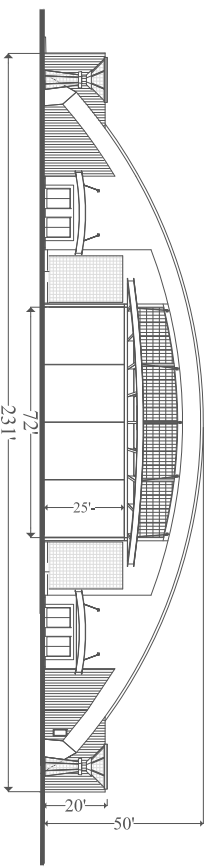

OC FAIR & EVENT CENTER COSTA MESA, CA

- MAP KEY**
- SCULLERY SINK
 - ACCESSIBLE
 - EMERGENCY EXIT
 - FIRST AID
 - FIRE EXTINGUISHER
 - FIRE HOSE
 - FIRE SPRINKLER
 - SHUT OFF

THE HANGAR BUILDING
23,000 SQ. FT.
1" = 30'

SOUTH ELEVATION NTS

ROLL UP DOORS
NORTH SIDE OF BUILDING