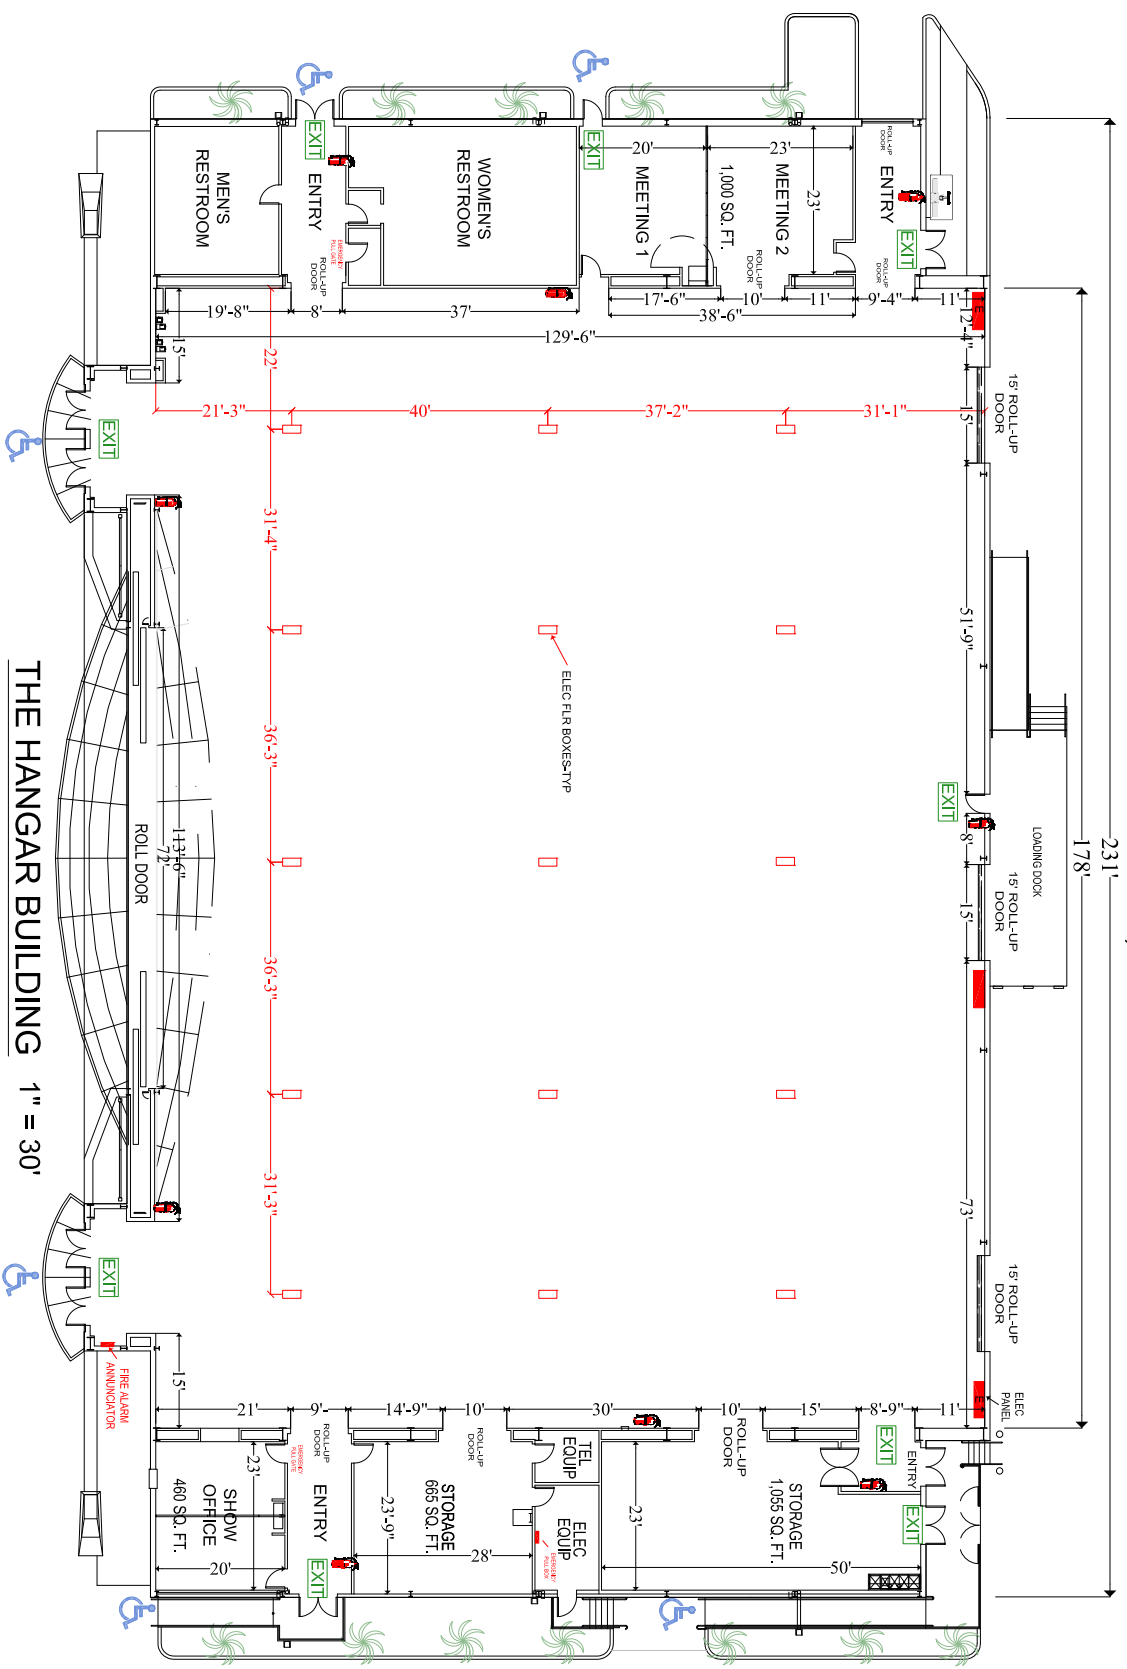

OC FAIR & EVENT CENTER COSTA MESA, CA

- MAP KEY**
- SCULLERY SINK
 - ACCESSIBLE
 - EMERGENCY EXIT
 - FIRST AID
 - FIRE EXTINGUISHER
 - FIRE HOSE
 - FIRE SPRINKLER
 - SHUT OFF

THE HANGAR BUILDING
23,000 SQ. FT.
1" = 30'

SOUTH ELEVATION NTS

ROLL UP DOORS
NORTH SIDE OF BUILDING