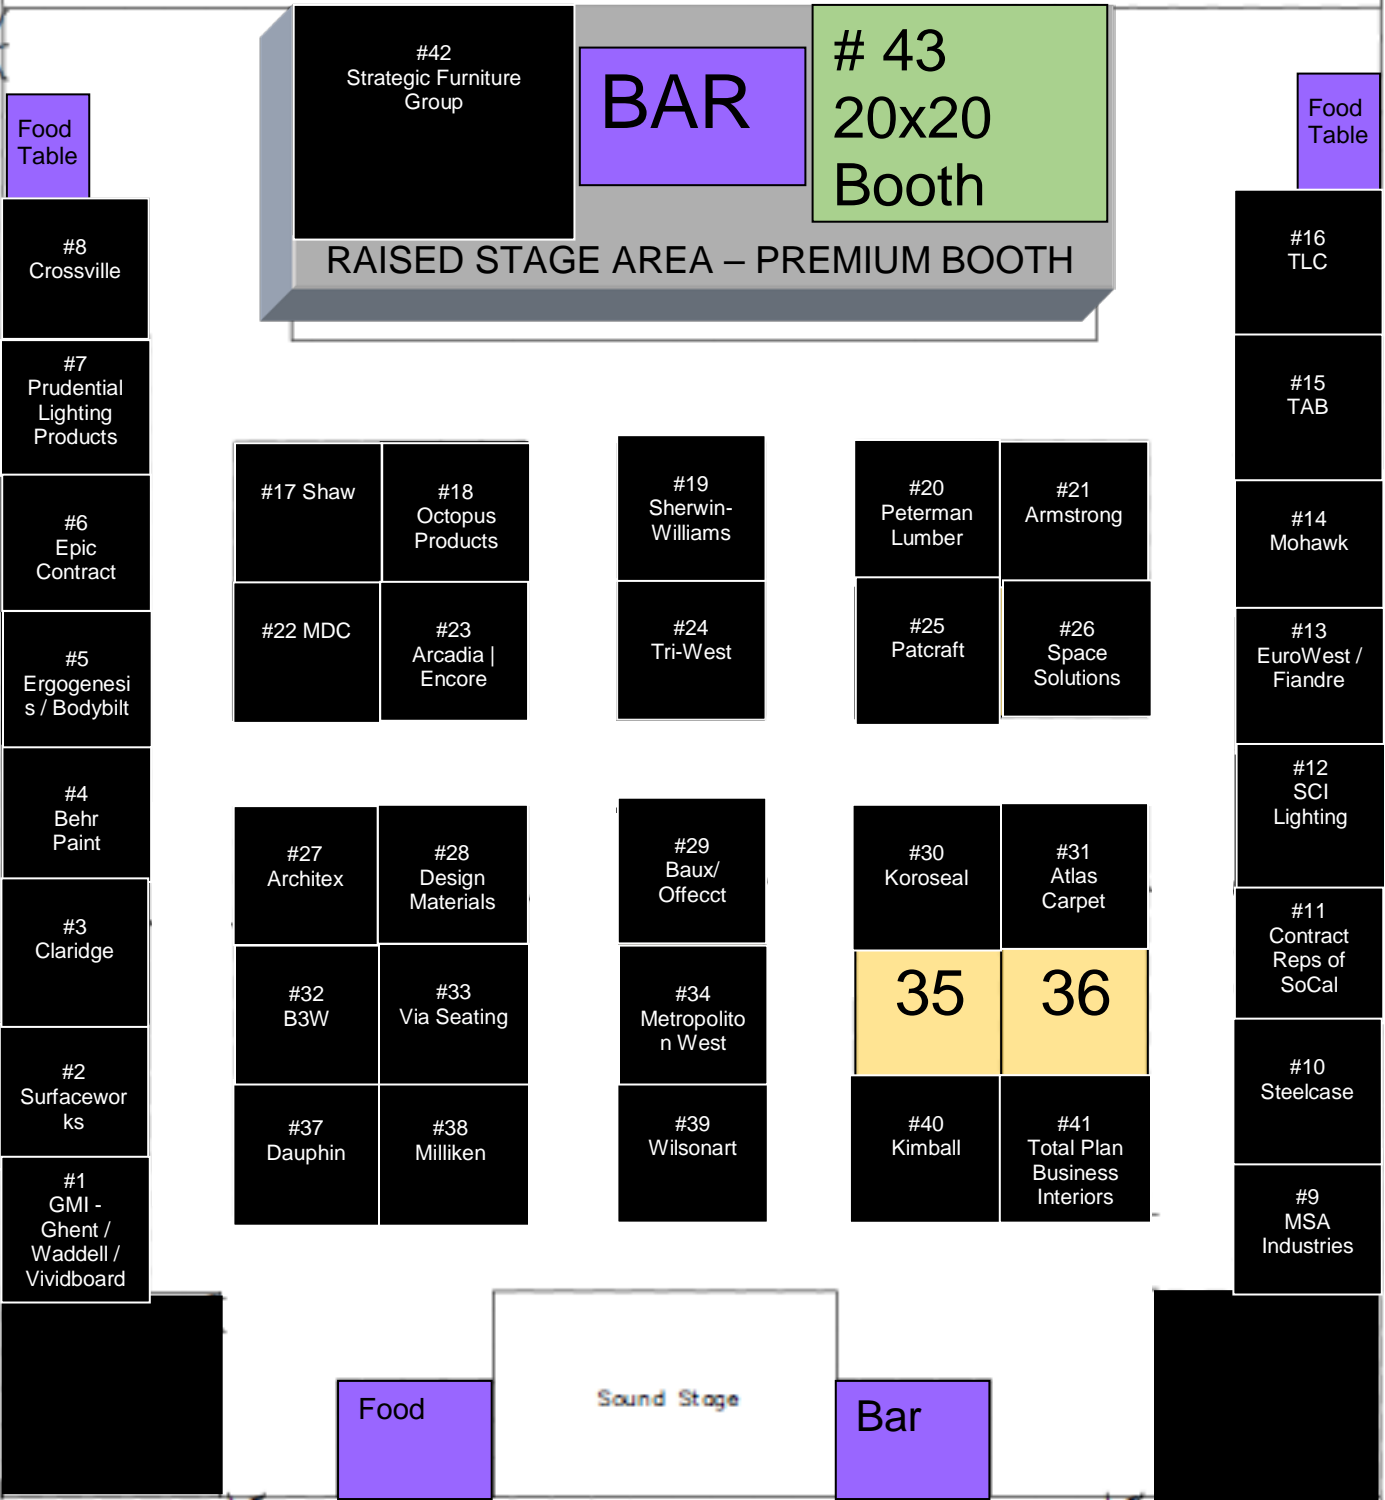

NeoConnect Inland Empire – 2017

California Education and Performing Arts Center – Ontario, CA

Loading Area

Back Stage Area

Food Table

#8
Crossville

#7
Prudential
Lighting
Products

#6
Epic
Contract

RAISED STAGE AREA – PREMIUM BOOTH

Food
Table

#16
TLC

#15
TAB

#14
Mohawk

#13
EuroWest /
Fiandre

#12
SCI
Lighting

#11
Contract
Reps of
SoCal

#31
Atlas
Carpet

#32
B3W

#33
Via Seating

#34
Metropolito
n West

35

36

#37
Dauphin

#38
Milliken

#39
Wilsonart

#40
Kimball

#41
Total Plan
Business
Interiors

Food

Sound Stage

Bar