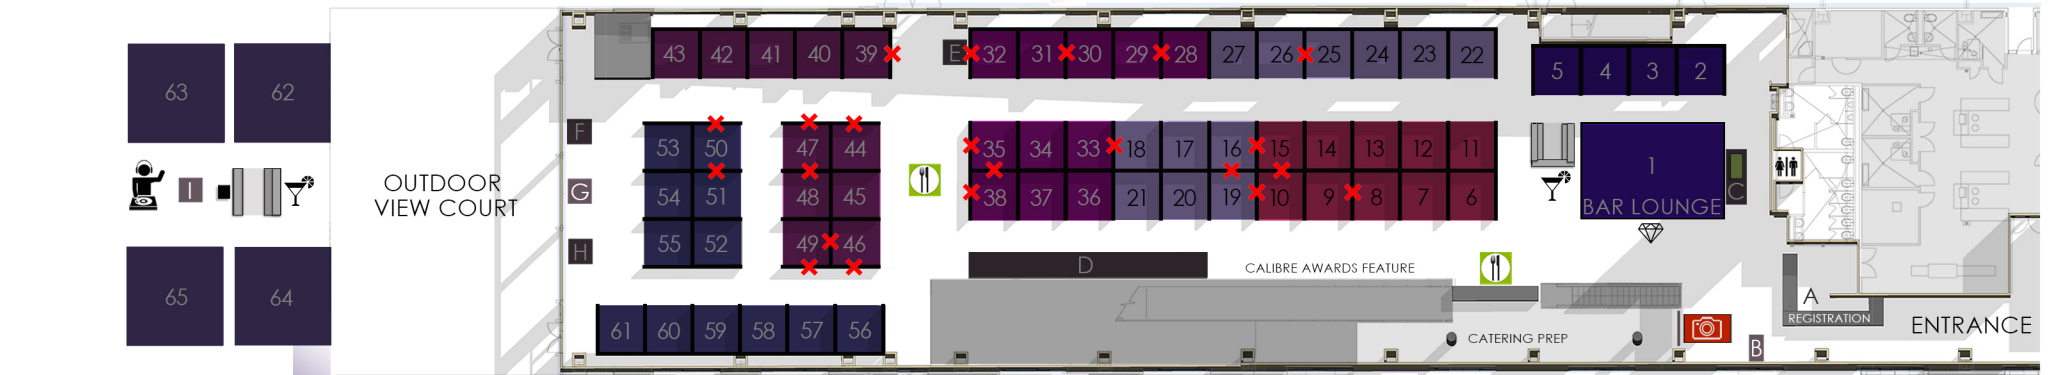

SAN DIEGO DESIGNCONNECT

- 39 HAWORTH
- 40 SCHLUTER SYSTEMS
- 41 HUMANSCALE
- 42 ARCADIA
- 43 TAKEFORM
- 44 LIGHT
- 45 CEASARSTONE
- 46 THINK OFFICE INTERIORS
- 47 LONSEAL
- 48 LONSEAL
- 49 THINK OFFICE INTERIORS

- 6 COALESSE/ DESIGNTX
- 7 SHAW
- 8 GC THOMAS
- 9 GC THOMAS
- 10 C3 LINES
- 11 STEELCASE/ BKM
- 12 NATIONAL
- 13 PORCEANASO
- 14 MOZ DESIGNS
- 15 C3 LINES

LEGEND

- Red Carpet Photo
- Restrooms
- Food Station
- Bar
- DJ
- Projector | DIAMOND SPONSOR
- Remove Pipe/Drape
- Electrical
- Table
- Best of DesignConnect