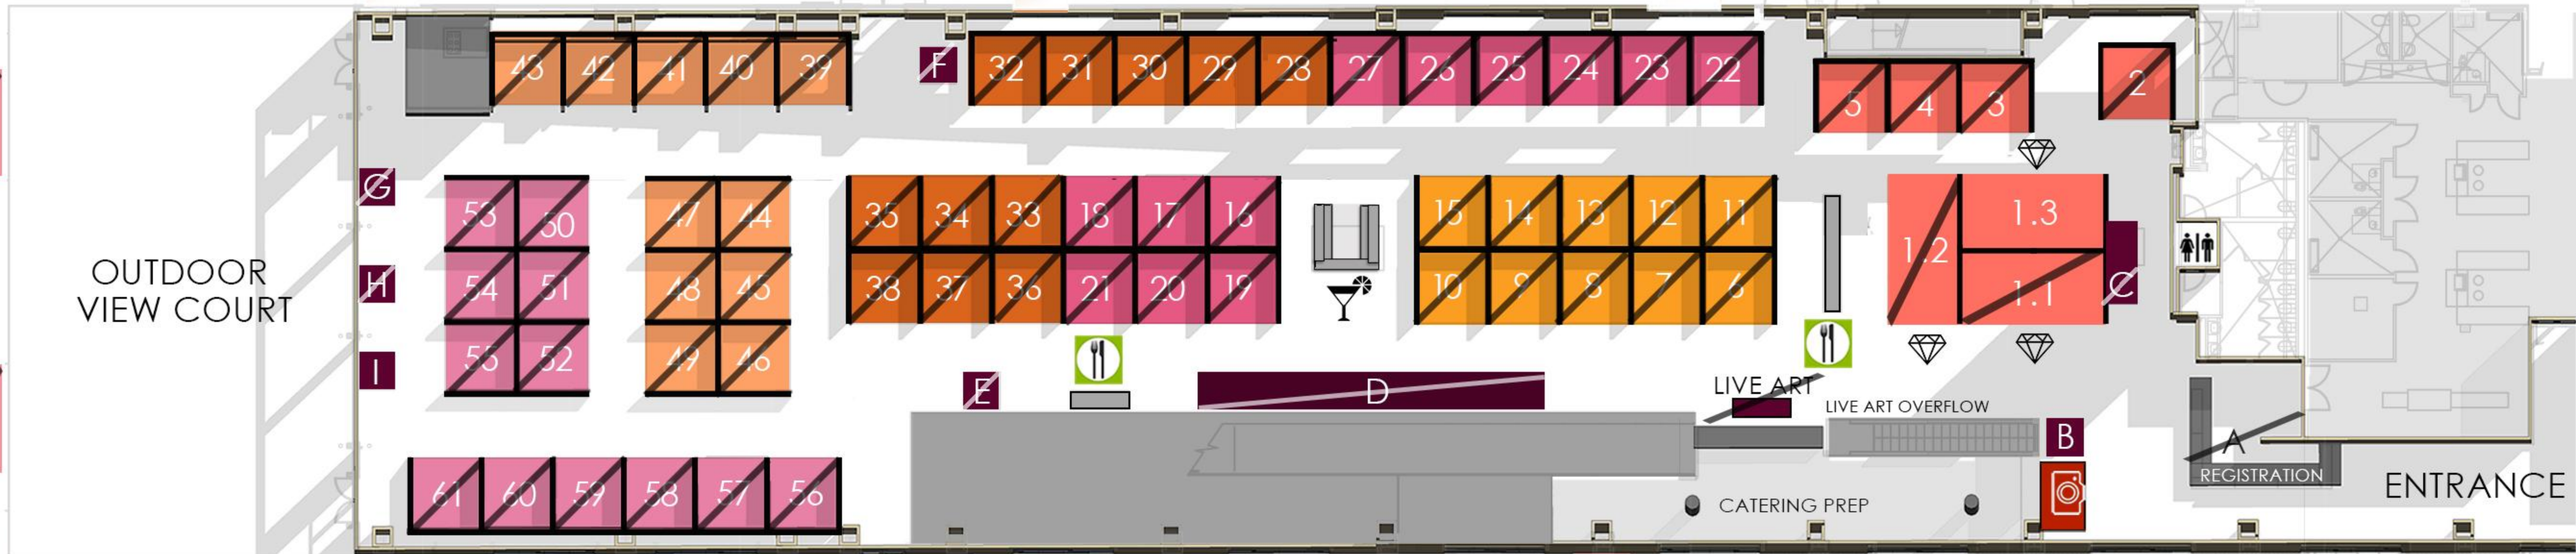

# 2019

**IIDA** SOUTHERN CALIFORNIA chapter

- 39 HAWORTH
- 40 SCHLUTER SYSTEMS
- 41 RODENBECK + KRUG + SOURCE
- 42 RODENBECK + ERG + VIA
- 43 RODENBECK + DESKMAKERS + ESI
- 44 AIS
- 45 PATCRAFT
- 46 MDC INTERIOR SOLUTIONS
- 47 WOLF GORDON
- 48 WOLF GORDON
- 49 LEVEL LINES
- 28 NATIONAL + EUREKA LIGHTING
- 29 NATIONAL + EUREKA LIGHTING
- 30 HAT CONTRACT
- 31 HERMAN MILLER
- 32 HERMAN MILLER
- 33 GMBI + ARMSTRONG + SDLA
- 34 USG CEILINGS PLUS
- 35 CLARUS
- 36 GMBI + ARMSTRONG + SDLA
- 37 STRATEGIC FURNITURE GROUP
- 38 STRATEGIC FURNITURE GROUP
- 6 KNOLL + SYSTEMS SOURCE
- 7 GC THOMAS
- 8 GC THOMAS
- 9 C3 LINES
- 10 C3 LINES
- 11 KNOLL + SYSTEMS SOURCE
- 12 GC THOMAS
- 13 FIRECLAY TILE
- 14 OFS
- 15 OFS

**LEGEND**

- Red Carpet Photo
- Restrooms
- Food Station
- Bar
- DJ
- Projector | DIAMOND SPONSOR
- Remove Pipe/Drape
- Electrical
- Table
- Best of DesignConnect

**OTHER SPONSORS**

- DIAMOND | PROJECTOR TITLE**
- 62 MSA INDUSTRIES
- 63 PRESTALE USA
- 64 TARKETT + BERNHARDT DESIGN
- COPPER | DRINK**
- 65 HUMANSCALE
- 66 GARRETT LEATHER
- TBD
- TBD
- BRONZE | FOOD**
- EMSER TILE
- HAT CONTRACT
- ACUITY BRANDS
- A\*LIGHT
- EMERALD | LIVE ART**
- TEKNION + ICE
- RUBY | REGISTRATION**
- SCI LIGHTING SOLUTIONS