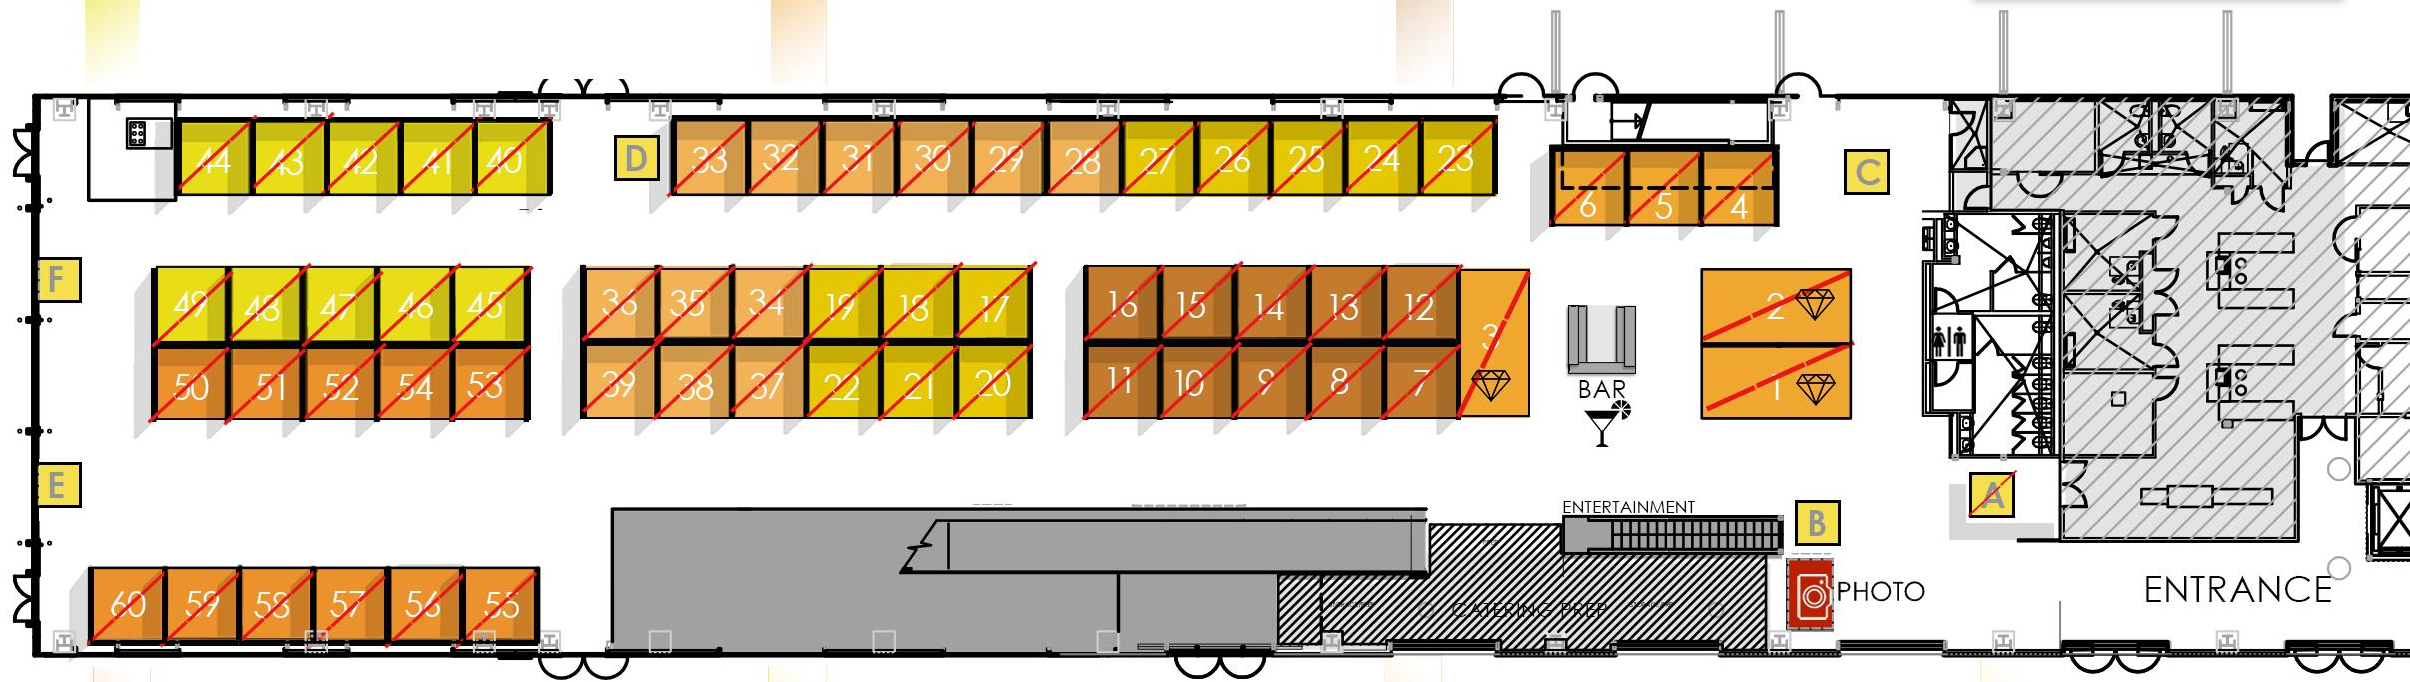

SAN DIEGO DESIGNCONNECT

2021

IIDA SOUTHERN CALIFORNIA chapter

- 40 HAWORTH
- 41 J+J FLOORING
- 42 SENATOR GROUP + ALLERMUIR
- 43 EPIC TRENDS
- 44 EPIC TRENDS
- 45 MDC WALL
- 46 SHERWIN WILLIAMS
- 47 BLUE DOT
- 48 PATCRAFT
- 49 STEELCASE + BKM + DESIGNTEX

- 28 SCULPTURAL SPACES
- 29 SCHLUTER SYSTEMS
- 30 SCI LIGHTING CONTROL
- 31 ROYAL PLYWOOD + AVONITE
- 32 LEVEL LINES
- 33 LEVEL LINES
- 34 HAT COLLECTIVE
- 35 HAT COLLECTIVE
- 36 PETERMAN LUMBER
- 37 TILEBAR
- 38 THINK OFFICE INTERIORS
- 39 C3 LINES

- 7 OCS LIGHTING CONTROL
- 8 MOHAWK + DAL TILE
- 9 TARKETT
- 10 TARKETT
- 11 KIMBALL INTERNATIONAL
- 12 CROSSVILLE
- 13 EUREKA LIGHTING
- 14 SHAW
- 15 SHAW
- 16 KIMBALL INTERNATIONAL

LEGEND

- Red Carpet Photo
- Restrooms
- Food Station
- Bar
- DJ
- Projector | DIAMOND SPONSOR

OTHER SPONSORS

COPPER | DRINK

- WOLF GORDON
- PALADIN TECHNOLOGIES
- SPONSOR 3
- SPONSOR 4

BRONZE | FOOD

- SPONSOR 1
- SPONSOR 2
- SPONSOR 3
- SPONSOR 4

EMERALD | GAME

- CLARUS

G H DESIGN SOURCE

I J K L SHORE TOTAL OFFICE

RUBY | REGISTRATION

HUMANSCALE

IN-KIND SPONSORS

1. PRINTING - TEKWORKS
2. AV RENTALS
3. OUTDOOR LIGHTING
4. OUTDOOR FLOORING - BENTLEY MILLS
5. NAME BADGES

- 50 STEELCASE + BKM + DESIGNTEX
- 51 INFINITY CONTRACT RESOURCES
- 52 VERSATILE SURFACES+MILESTONE
- 53 C3 LINES
- 54 VERSATILE SURFACES+MILESTONE
- 55 ALL SEATING
- 56 RODENBECK GROUP
- 57 RODENBECK GROUP
- 58 ANDREU WORLD
- 59 ANDREU WORLD
- 60 CLARUS

- 17 GC THOMAS
- 18 GC THOMAS
- 19 ABET INC.
- 20 MANNINGTON + CARNEGIE + SITONIT
- 21 MANNINGTON + CARNEGIE + SITONIT
- 22 GRANT & ASSOCIATES
- 23 SDLA
- 24 SDLA
- 25 LEVELWEST
- 26 CLARIDGE
- 27 FORMICA

- 1 MILLIKEN + ARCADIA
- 2 ALLSTEEL + JVA ART
- 3 HERMAN MILLER
- 4 CONTRACT CONNECTION
- 5 TEKNION
- 6 TEKNION

A B C D E HUMANSCALE