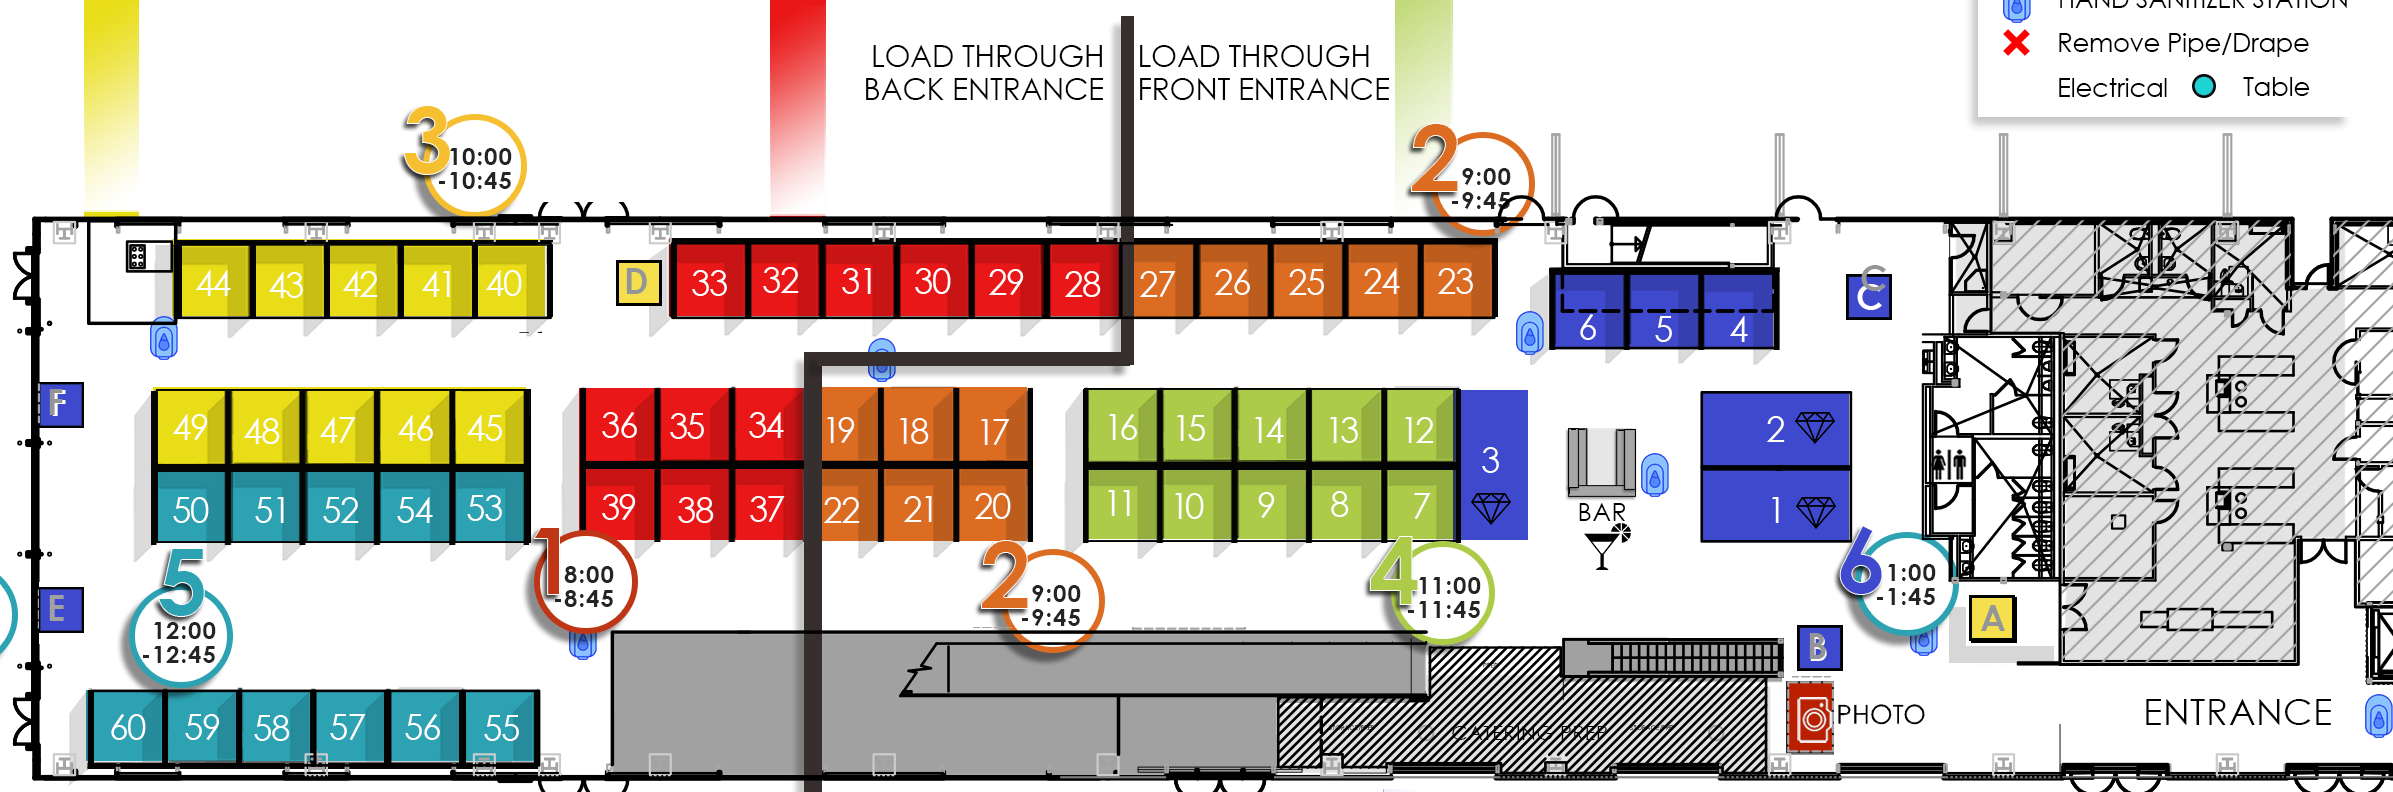

SAN DIEGO DESIGNCONNECT

2021

IIDA SOUTHERN CALIFORNIA chapter

LEGEND

- Red Carpet Photo
- Restrooms
- Food Station
- Bar
- DJ
- DIAMOND SPONSOR
- HAND SANITIZER STATION
- Remove Pipe/Drape
- Electrical
- Table

- 40 HAWORTH
- 41 J+J FLOORING
- 42 SENATOR GROUP + ALLERUIR
- 43 EPIC TRENDS
- 44 EPIC TRENDS
- 45 MDC WALL
- 46 SHERWIN WILLIAMS
- 47 BLU DOT
- 48 PATCRAFT
- 49 STEELCASE + BKM + DESIGNTEX

- 28 SOCIAL AIS
- 29 SCHLUTER SYSTEMS
- 30 SCI LIGHTING SOLUTIONS
- 31 ROYAL PLYWOOD + AVONITE
- 32 LEVEL LINES
- 33 LEVEL LINES
- 34 HAT COLLECTIVE
- 35 HAT COLLECTIVE
- 36 PETERMAN LUMBER
- 37 TILEBAR
- 38 THINK OFFICE INTERIORS
- 39 C3 LINES + LGS GROUP

- 7 OCS LIGHTING CONTROL
- 8 MOHAWK + DAL TILE
- 9 TARKETT
- 10 TARKETT
- 11 KIMBALL INTERNATIONAL
- 12 CROSSVILLE
- 13 EUREKA LIGHTING
- 14 SHAW
- 15 SHAW
- 16 KIMBALL INTERNATIONAL

OTHER SPONSORS

SAPPHIRE | DJ
PALADIN TECHNOLOGIES

COPPER | DRINK

WOLF GORDON
ARISTECH
BEHR
MATERIAL BANK

BRONZE | FOOD

CREW BUILDERS
WARE MALCOMB
SPONSOR 3

EMERALD | GAME

CLARUS

G H I J K L
H DESIGN SOURCE
KNOLL
KNOLL
SHORE TOTAL
TLE

IN-KIND SPONSORS

PRINTING: SCANTECH
OUTDOOR FLOORING:
BENTLEY MILLS
NAME BADGES:
CARNEGIE & SITONIT
SANITIZING STATIONS:
SIMPLEHUMAN
PROJECTOR:
OCS LIGHTING

- 50 STEELCASE + BKM + DESIGNTEX
- 51 INFINITY CONTRACT RESOURCES + SCHMITT & CO
- 52 VERSATILE SURFACES+MILESTONE
- 53 C3 LINES + LGS GROUP
- 54 VERSATILE SURFACES+MILESTONE
- 55 ALLSEATING
- 56 RODENBECK GROUP
- 57 RODENBECK GROUP
- 58 ANDREU WORLD
- 59 ANDREU WORLD
- 60 CLARUS

- 17 GC THOMAS
- 18 GC THOMAS
- 19 ABET LAMINATI
- 20 MANNINGTON + CARNEGIE + SITONIT
- 21 MANNINGTON + CARNEGIE + SITONIT
- 22 GRANT & ASSOCIATES
- 23 SDLA
- 24 SDLA
- 25 LEVELWEST
- 26 CLARIDGE
- 27 FORMICA

- 1 MILLIKEN + ARCADIA
- 2 ALLSTEEL + JVA ART
- 3 HERMAN MILLER
- 4 CONTRACT CONNECTION
- 5 TEKNION
- 6 TEKNION

- A (RUBY) HUMANSCALE
- B STINSON ANZEA
- C CAMBRIA
- D PHILADELPHIA COMMERCIAL
- E KNOLL TEXTILES
- F