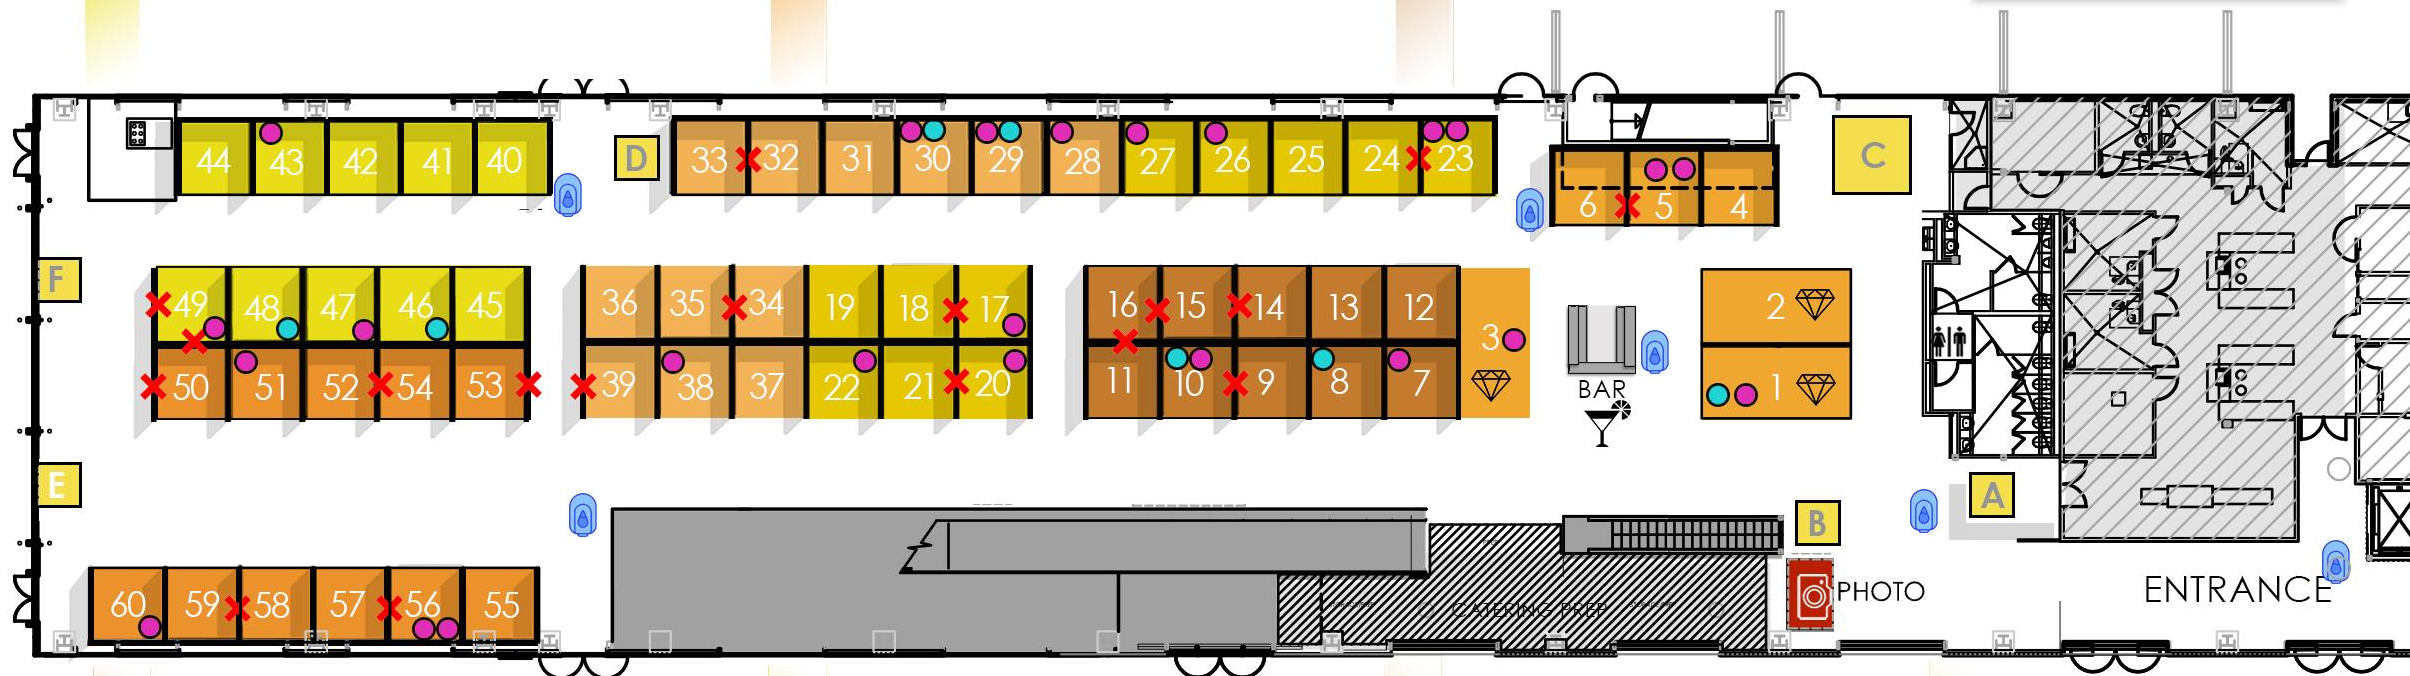

SAN DIEGO DESIGNCONNECT

2021

IIDA SOUTHERN CALIFORNIA chapter

- 40 HAWORTH
- 41 J+J FLOORING
- 42 SENATOR GROUP + ALLERUIR
- 43 EPIC TRENDS
- 44 EPIC TRENDS
- 45 MDC WALL
- 46 SHERWIN WILLIAMS
- 47 BLUDOT
- 48 PATCRAFT
- 49 STEELCASE + BKM + DESIGNTEX

- 28 SCULPTURAL SPACES
- 29 SCHLUTER SYSTEMS
- 30 SCI LIGHTING SOLUTIONS
- 31 ROYAL PLYWOOD + AVONITE
- 32 LEVEL LINES
- 33 LEVEL LINES
- 34 HAT COLLECTIVE
- 35 HAT COLLECTIVE
- 36 PETERMAN LUMBER
- 37 TILEBAR
- 38 THINK OFFICE INTERIORS
- 39 C3 LINES

- 7 OCS LIGHTING CONTROL
- 8 MOHAWK + DAL TILE
- 9 TARKETT
- 10 TARKETT
- 11 KIMBALL INTERNATIONAL
- 12 CROSSVILLE
- 13 EUREKA LIGHTING
- 14 SHAW
- 15 SHAW
- 16 KIMBALL INTERNATIONAL

LEGEND

- Red Carpet Photo
- Restrooms
- Food Station
- Bar
- DJ
- DIAMOND SPONSOR
- HAND SANITIZER STATION
- Remove Pipe/Drape
- Electrical Table