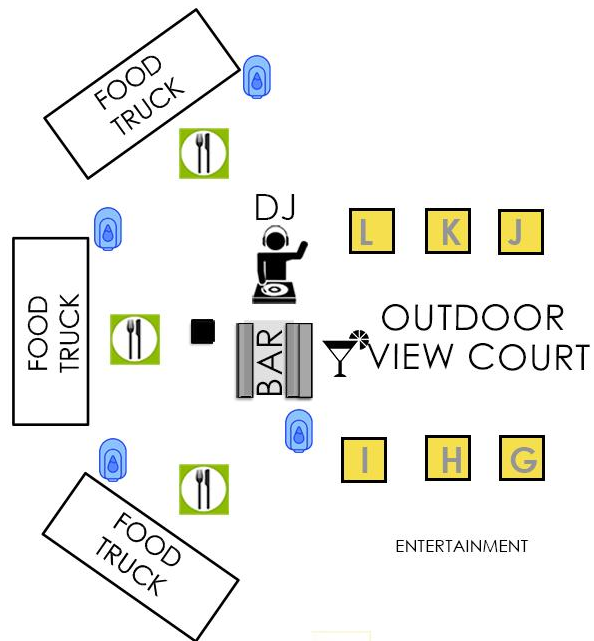

SAN DIEGO DESIGNCONNECT

2021

IIDA SOUTHERN CALIFORNIA chapter

- 40 HAWORTH
- 41 J+J FLOORING
- 42 SENATOR GROUP + ALLERUIR
- 43 EPIC TRENDS
- 44 EPIC TRENDS
- 45 MDC WALL
- 46 SHERWIN WILLIAMS
- 47 BLUDOT
- 48 PATCRAFT
- 49 STEELCASE + BKM + DESIGNTEX

- 28 SCULPTURAL SPACES
- 29 SCHLUTER SYSTEMS
- 30 SCI LIGHTING SOLUTIONS
- 31 ROYAL PLYWOOD + AVONITE
- 32 LEVEL LINES
- 33 LEVEL LINES
- 34 HAT COLLECTIVE
- 35 HAT COLLECTIVE
- 36 PETERMAN LUMBER
- 37 TILEBAR
- 38 THINK OFFICE INTERIORS
- 39 C3 LINES

- 7 OCS LIGHTING CONTROL
- 8 MOHAWK + DAL TILE
- 9 TARKETT
- 10 TARKETT
- 11 KIMBALL INTERNATIONAL
- 12 CROSSVILLE
- 13 EUREKA LIGHTING
- 14 SHAW
- 15 SHAW
- 16 KIMBALL INTERNATIONAL

LEGEND

- Red Carpet Photo
- Restrooms
- Food Station
- Bar
- DJ
- DIAMOND SPONSOR
- HAND SANITIZER STATION
- Remove Pipe/Drape
- Electrical Table