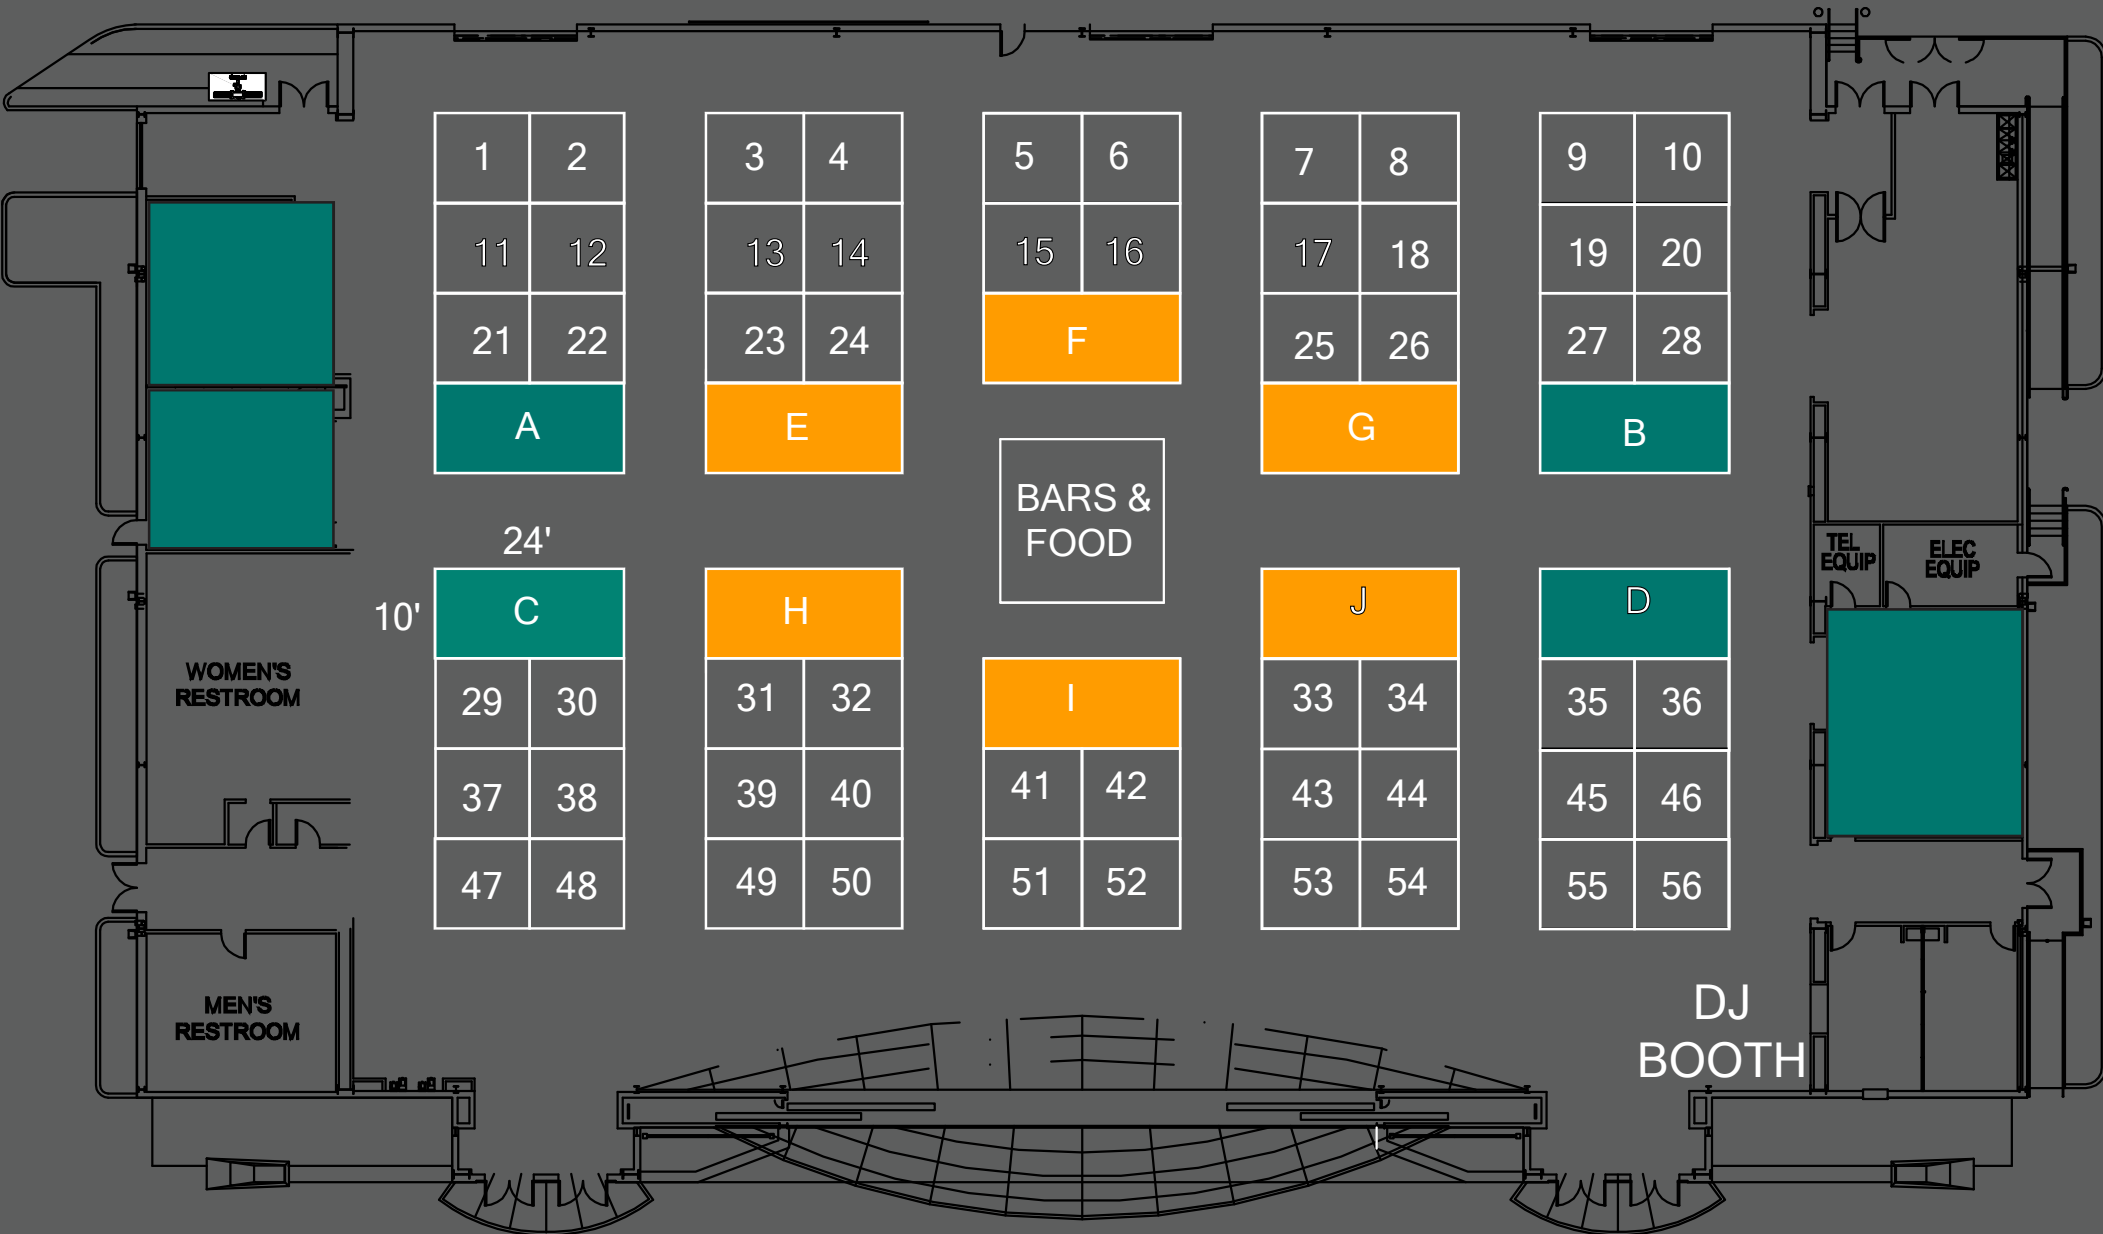

*Note that dividers (pipe and drape) between booths must remain

STANDARD BOOTH
10'W x 12'D

DOUBLE BOOTH
24'W x 10'D

PREMIUM DOUBLE BOOTH
24'W x 10'D

DesignConnect 2022