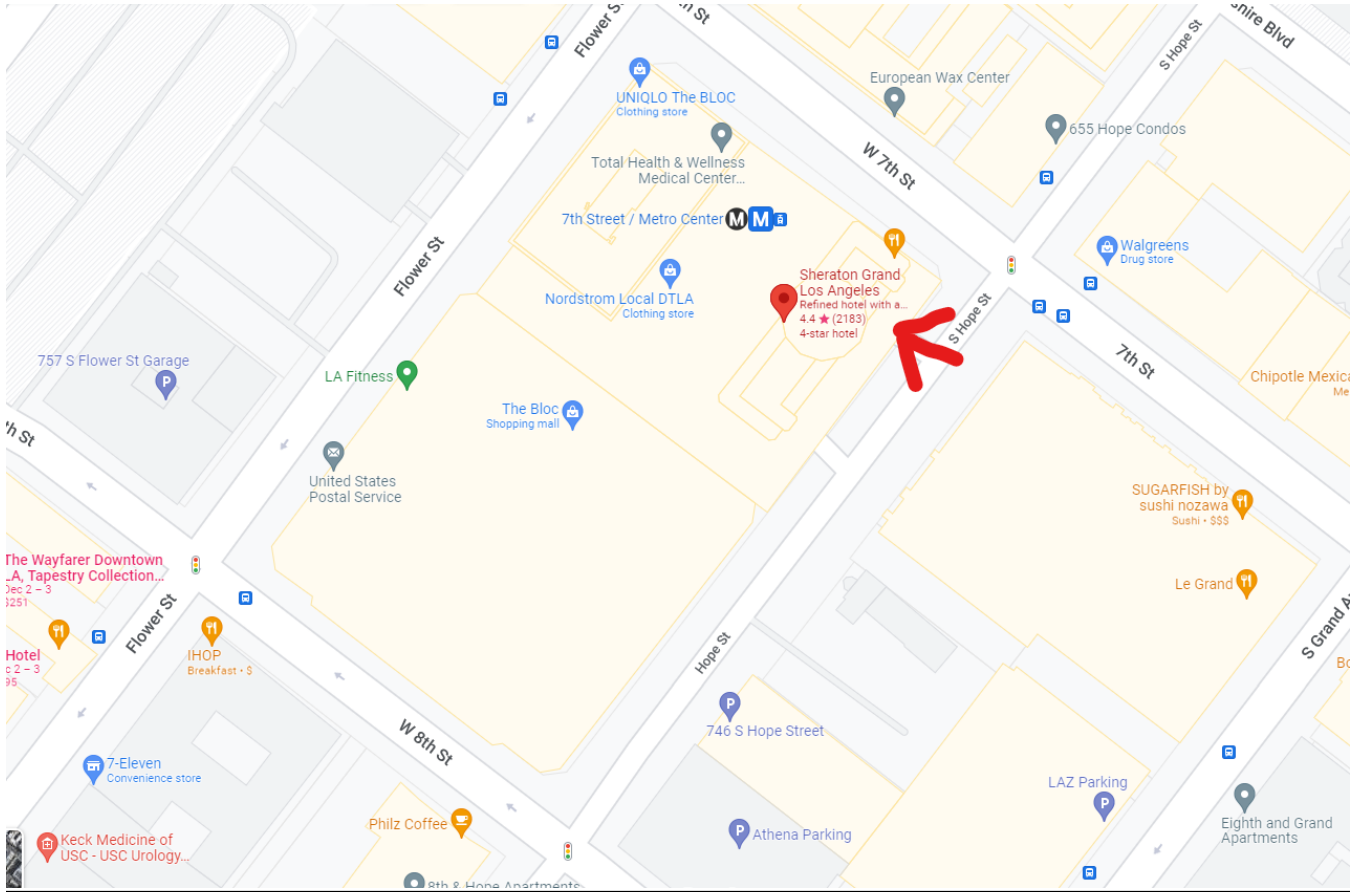

VALET PARKING: